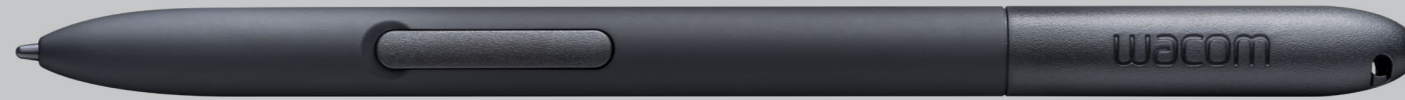

More human

More digital

Japan (HQ)

For more information please contact:

Wacom Co., Ltd. · Sumitomo Fudosan Shinjuku Grand Tower 31F, 35F,
8-17-1 Nishi-Shinjuku, Shinjuku-ku, Tokyo 160-6131, Japan
vm-info@wacom.co.jp · 03-5337-6706

Americas

For more information please contact / Pour de plus amples informations,
veuillez contacter / Para obtener información adicional, póngase en contacto
con: Wacom Technology Corporation · 1455 NW Irving Street, Suite 800 |
Portland, OR 97209 USA
esign@wacom.com · 1-503-525-3100

Europe, Middle East and Africa

For more information please contact / Pour de plus amples informations,
veuillez contacter / Para obtener información adicional, póngase en contacto
con: Wacom Europe GmbH · Zollhof 11-15, 40221 Düsseldorf, Germany
solutions@wacom.eu · +49 211 385 48 0

China

For more information please contact:

Wacom China Corporation · 518, West Wing Office, China World Trade Center,
No. 1 Jianguomenwai Avenue, Chaoyang District, Beijing 100004, China
e-signature@wacom.com · 400-810-5460

Hong Kong

For more information please contact:

Wacom Hong Kong Ltd. · Unit 1610, 16/F, Exchange Tower, 33 Wang Chiu Road
Kowloon Bay, Hong Kong
e-signature@wacom.com · +852 2573 9322

Australia

For more information please contact:

Wacom Australia Pty. Ltd. · Ground floor, Building 1, 3 Richardson Place,
North Ryde, NSW, 2113, Australia
Contactapbs@Wacom.com · +61 2 9422 6730

Korea

For more information please contact:

Wacom Korea Co., Ltd. · Rm #1211, 12F, KGIT Sangam Center, 402 Worldcup
Bukro, Mapo-gu, Seoul 03925, Korea
Contactapbs@Wacom.com · 080-800-1231

Singapore

For more information please contact:

Wacom Singapore Pte. Ltd. · 5 Temasek Boulevard, #12-09, Suntec Tower Five,
Singapore 038985, Contactapbs@Wacom.com · (503) 525-3100

India

For more information please contact:

Wacom India Pvt. Ltd. · 426, Tower B, DLF Building Jasola District Centre,
Mathura Road, New Delhi 110025 India, Contactapbs@Wacom.com
Customer Support: 000-800-100-4159, +91-11-47239412

wacom.com/for-business

© 2021 Wacom Co., Ltd.