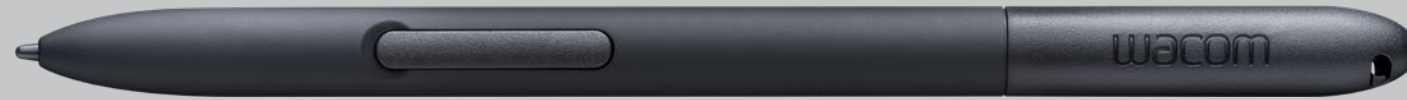

More human

More digital

Japan (HQ)

For more information please contact:

Wacom Co., Ltd. · Sumitomo Fudosan Shinjuku Grand Tower 31F, 35F,
8-17-1 Nishi-Shinjuku, Shinjuku-ku, Tokyo 160-6131, Japan
vm-info@wacom.co.jp · 03-5337-6706

Americas

For more information please contact / Pour de plus amples informations,
veuillez contactez / Para obtener información adicional, póngase en contacto
con: Wacom Technology Corporation · 1455 NW Irving Street, Suite 800 |
Portland, OR 97209 USA
esign@wacom.com · 1-503-525-3100

Europe, Middle East and Africa

For more information please contact / Pour de plus amples informations,
veuillez contactez / Para obtener información adicional, póngase en contacto
con: Wacom Europe GmbH · Völklinger Straße 1, 40219 Düsseldorf, Germany
solutions@wacom.eu · +49 211 385 48 0

China

For more information please contact:

Wacom China Corporation · 518, West Wing Office, China World Trade Center,
No. 1 Jianguomenwai Avenue, Chaoyang District, Beijing 100004, China
WW@wacom.com · 400-810-5460

Hong Kong

For more information please contact:

Wacom Hong Kong Ltd. · Unit 1610, 16/F, Exchange Tower, 33 Wang Chiu Road
Kowloon Bay, Hong Kong
e-signature@wacom.com · +852 2573 9322

Australia

For more information please contact:

Wacom Australia Pty. Ltd. · Ground floor, Building 1, 3 Richardson Place,
North Ryde, NSW, 2113, Australia
Contactapbs@Wacom.com · +61 2 9422 6730

Korea

For more information please contact:

Wacom Korea Co., Ltd. · Rm #1211, 12F, KGIT Sangam Center, 402 Worldcup
Bukro, Mapo-gu, Seoul 03925, Korea
Contactapbs@Wacom.com · 080-800-1231

Singapore

For more information please contact:

Wacom Singapore Pte. Ltd. · 5 Temasek Boulevard, #12-09, Suntec Tower Five,
Singapore 038985, Contactapbs@Wacom.com · (503) 525-3100

India

For more information please contact:

Wacom India Pvt. Ltd. · 426, Tower B, DLF Building Jasola District Centre,
Mathura Road, New Delhi 110025 India, Contactapbs@Wacom.com
Customer Support: 000-800-100-4159, +91-11-47239412

wacom.com/for-business

© 2021 Wacom Co., Ltd.