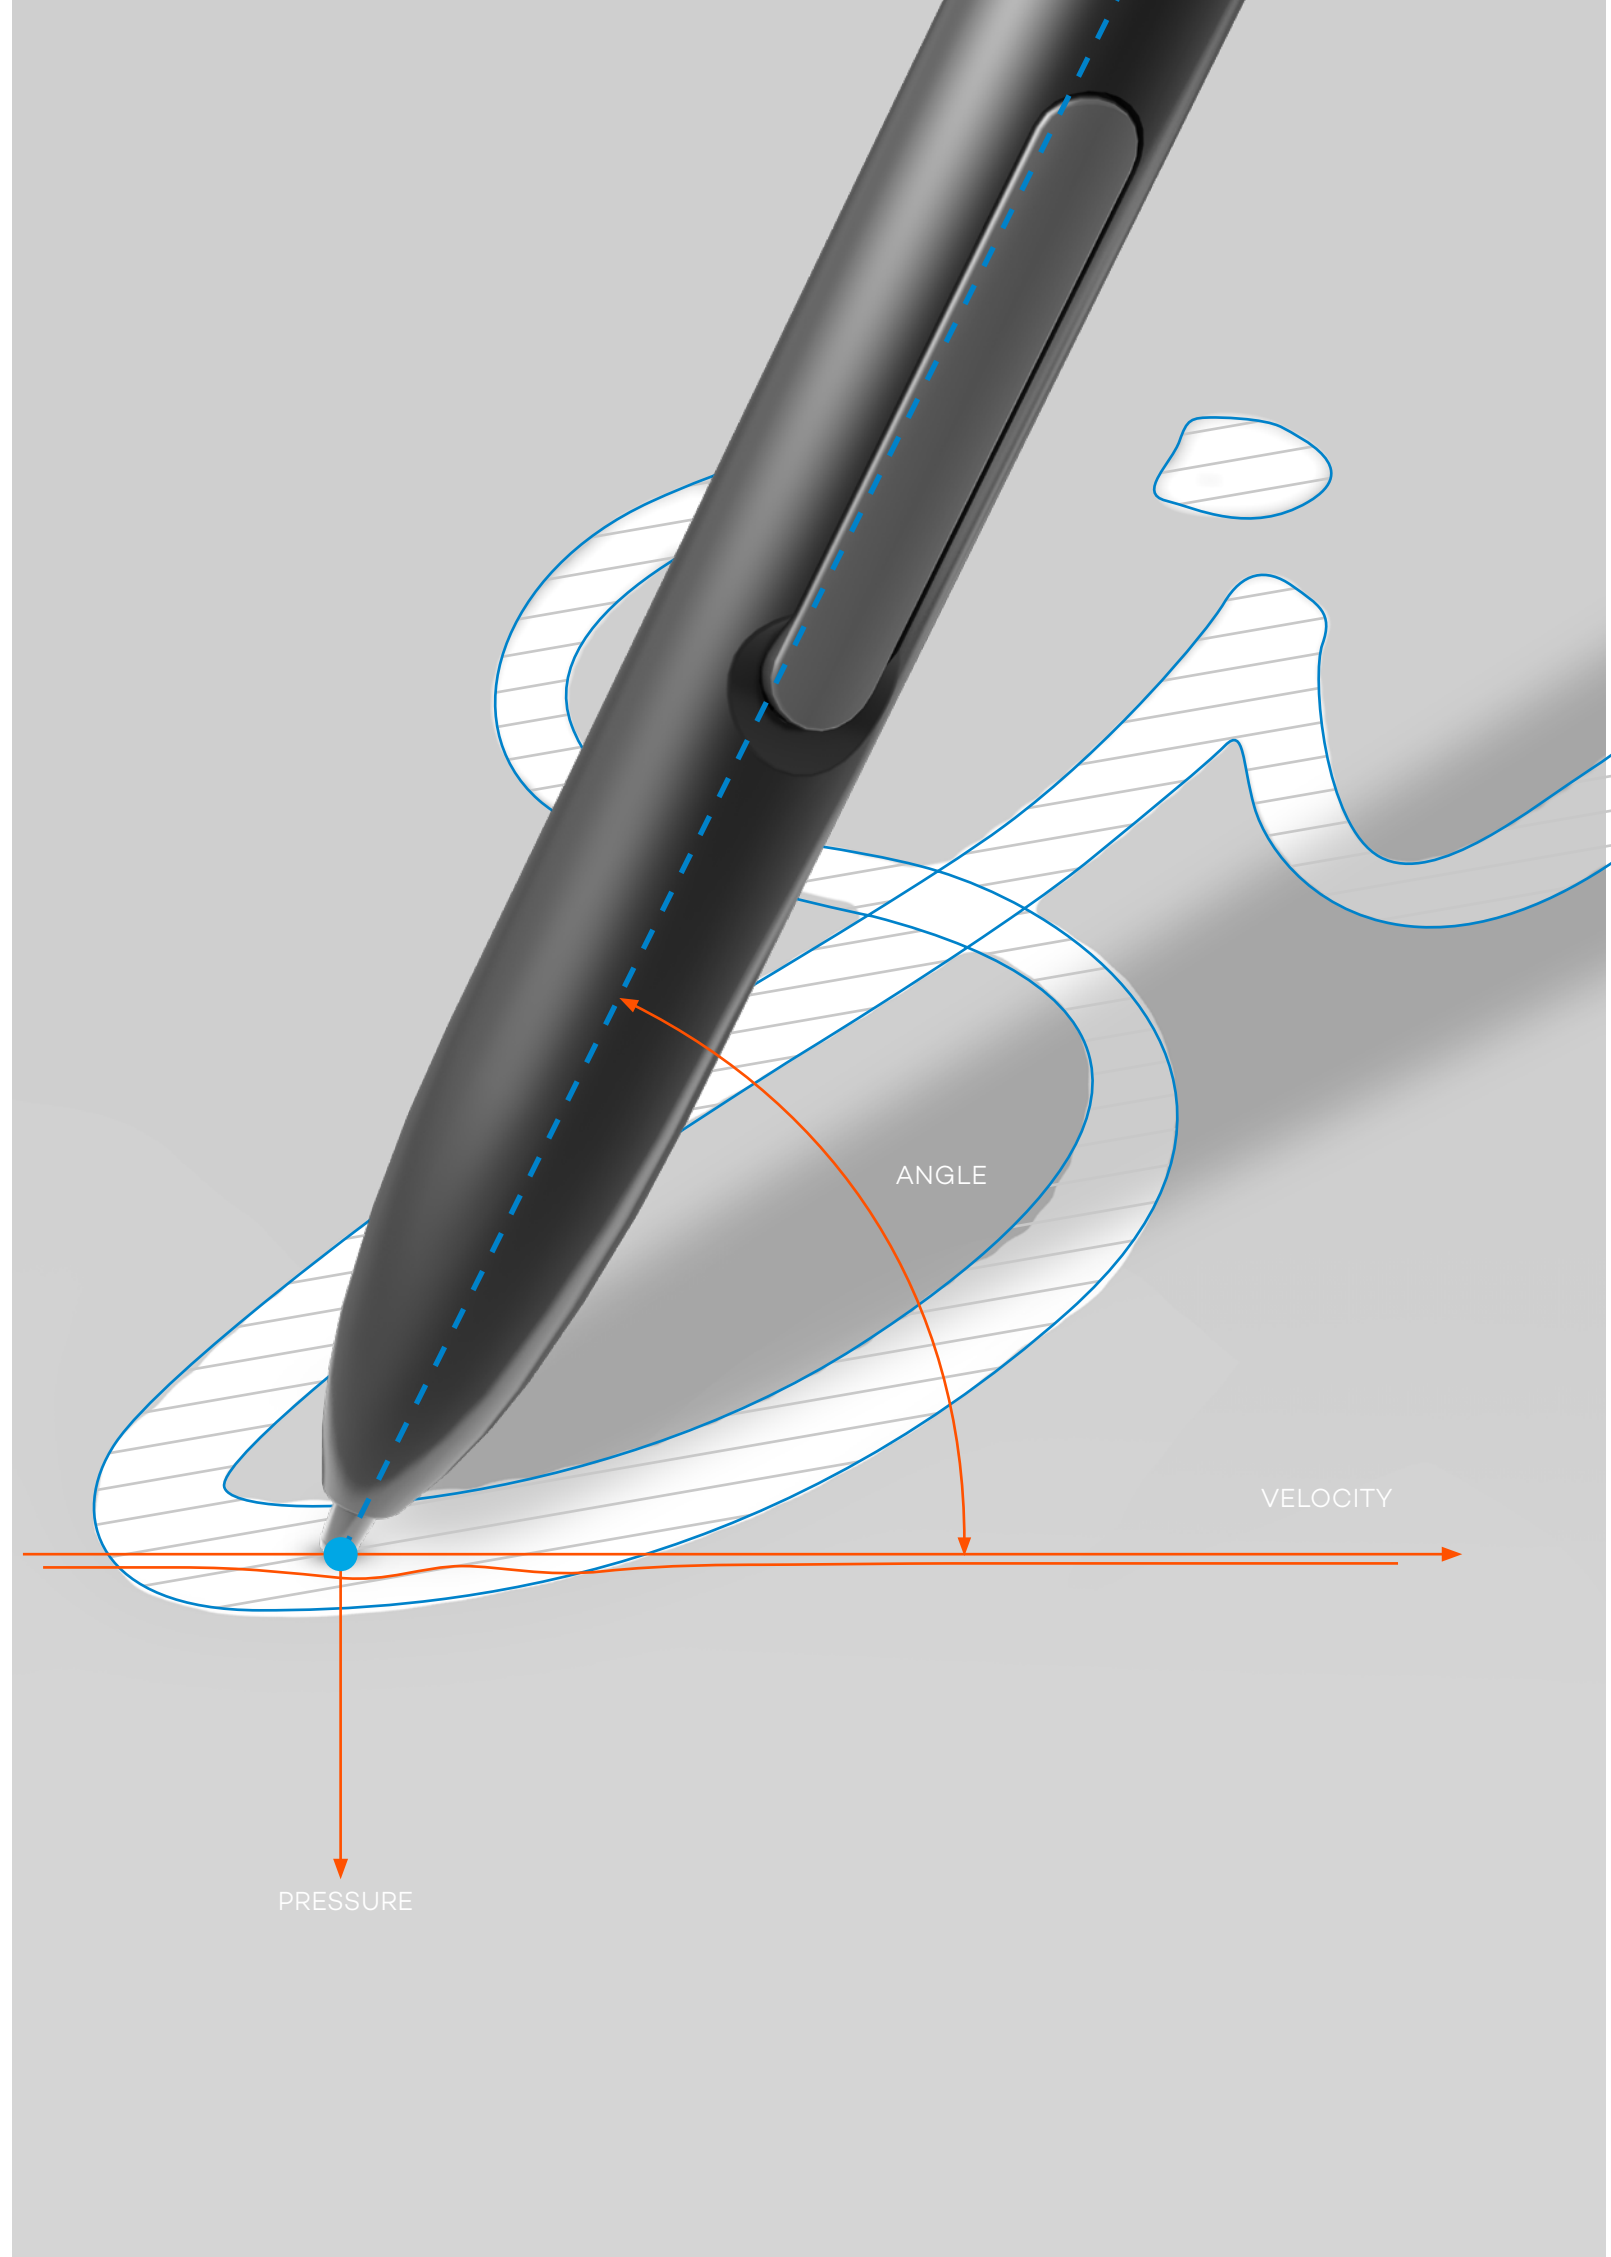

sign pro PDF

Accurate, secure and flexible

BENEFITS SUMMARY

The advantages offered by sign pro PDF include:

- **Broad functionality:** The ability to sign, annotate or complete forms electronically and create secure PDF forms within existing applications via the built-in PDF print driver.
- **Biometric accuracy:** The biometric data generated by Wacom digital pens supports signature verification when used together with Wacom digital pens and pen-enabled devices.
- **Enhanced document security:** Documents signed using sign pro PDF for Windows are secured via cryptographic hash, enabling changes to be easily detected.
- **Easy document sharing:** Signed or annotated PDF documents can be shared directly via email using the app, or indirectly by exporting to other file sharing or cloud services across platforms.
- **OS flexibility:** Electronic signature and annotation functionality can be leveraged by devices and applications that utilize Windows, Android and iOS.