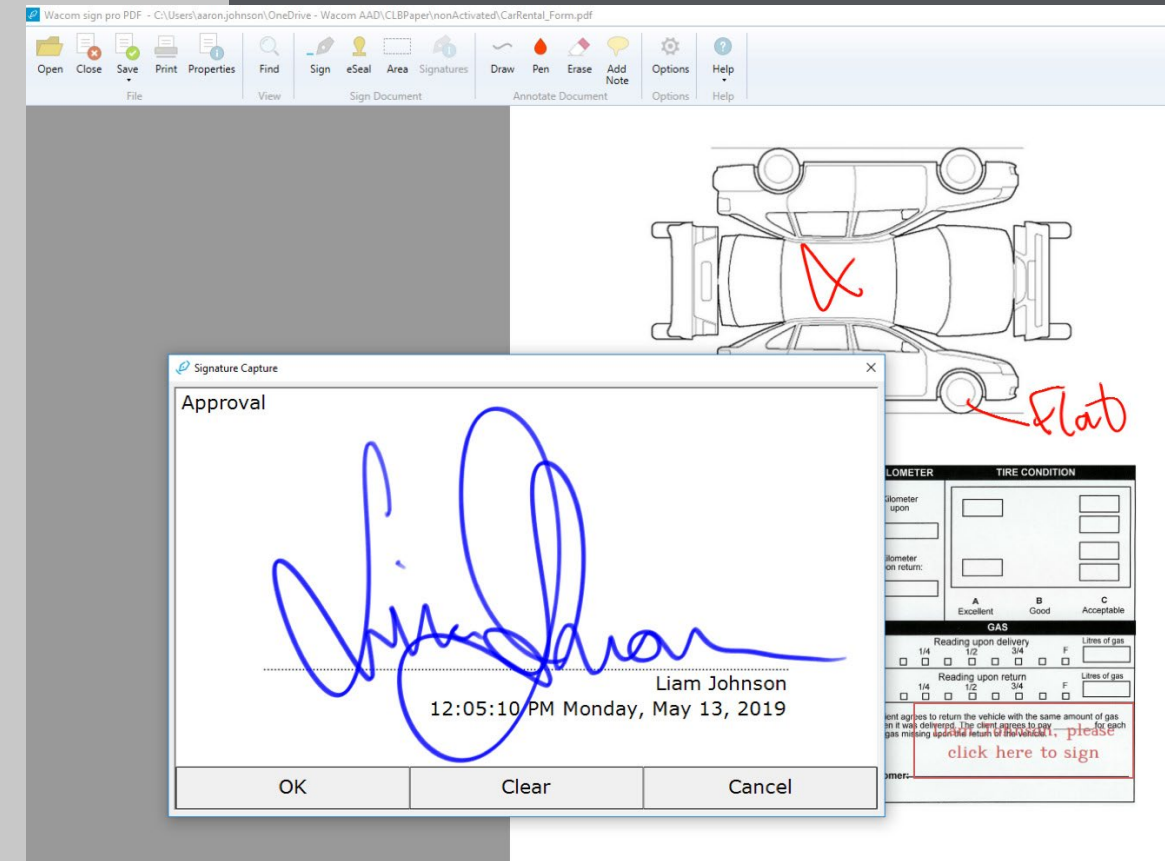

KEY FEATURES

- **Easy addition of handwritten content** to PDF documents including signatures, annotation, and form input
- **Cryptographic hashing** ensures any signature entered into the document becomes invalid if the document is altered after signing, assuming the user has activated this setting.
- **Offline operation** means there is no need for logins into online systems
- **Enhanced fraud protection** when PDFs are signed using a Wacom digital pen, which enables the capture and storage of biometric data such as pen pressure and stroke speed, which can help prove the authenticity of a signature, by comparing it to a known and verified example.

VERSIONS

iOS For Apple iOS

Users with iPads running iOS 8.0 or later can enjoy the full handwritten electronic signature functionality of the sign pro PDF app. When using a Wacom active Bamboo Fineline or Intuos Creative Stylus, users also have reliable access to the biometric signature function mentioned above.

Download evaluation version:
<https://apps.apple.com/us/app/sign-pro-pdf/id932419666>

For Google Android

Users of Android 4.4.2 or later also have access to the app's full handwritten electronic signature functionality. Users of the Samsung Galaxy Note series, or other tablets that make use of Wacom's patented EMR technology, can also utilize the biometric signature function mentioned above.

Download evaluation version:
<https://play.google.com/store/apps/details?id=com.wacom.signpropdf&hl=en>

For Microsoft Windows

The Windows version of the app can be used with PCs running Windows 7 or later, and a wide range of Wacom devices including: Wacom signature pad (STU series); pen displays; pen tablets, (Bamboo latest generation); other supported Wacom devices including the tablet PC with built-in Wacom digitizer.