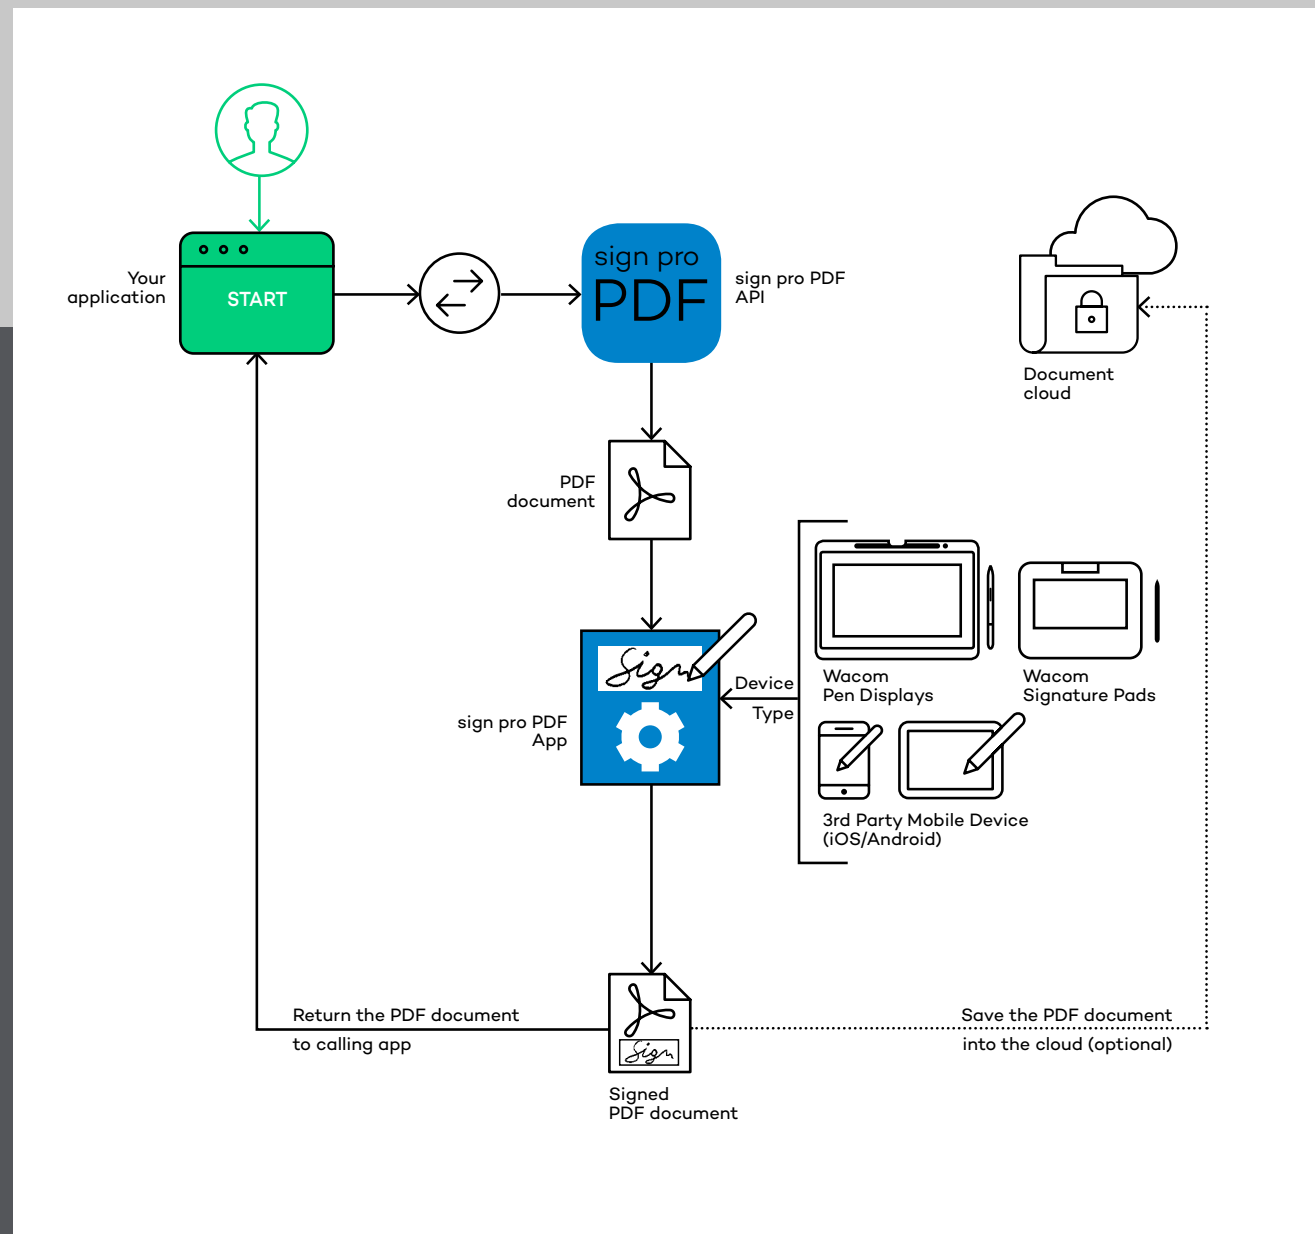

The sign pro PDF API provides access to the functionality of the sign pro PDF App from other applications and services running on Windows, iOS or Android

Maximum functionality

Minimum integration effort

sign pro PDF API

Available for Windows, Android and iOS, the sign pro PDF API provides a programmatic way for third-party developers to access the functionality of the sign pro PDF App from their bespoke or web applications, with the minimum of integration effort. It's ideal for apps and services that address in-person workflows which require handwritten electronic input across a wide range of sectors, including financial services, healthcare, tourism, and hospitality, and government.

HOW IT WORKS

The API provides access to the functionality of the sign pro PDF App from other applications and services running on Windows, iOS or Android: handwritten electronic signatures, freehand form-input and document annotation.

Once integrated with another application or service, a user can select the PDF signature function within that application. The user is then transferred to sign pro PDF to complete the signature. After the user has signed the document using a Wacom digital pen or other compatible stylus, the user is returned to their custom business application or Web app (Windows version only) using the back button.

In this way, users can sign documents just as they would on paper. The signed electronic document can then be saved for record keeping or distribution, or viewed within any PDF viewer application, including Adobe Acrobat.

Signed or annotated documents can also be shared via email and folder or cloud-based sharing environments across multiple platforms.