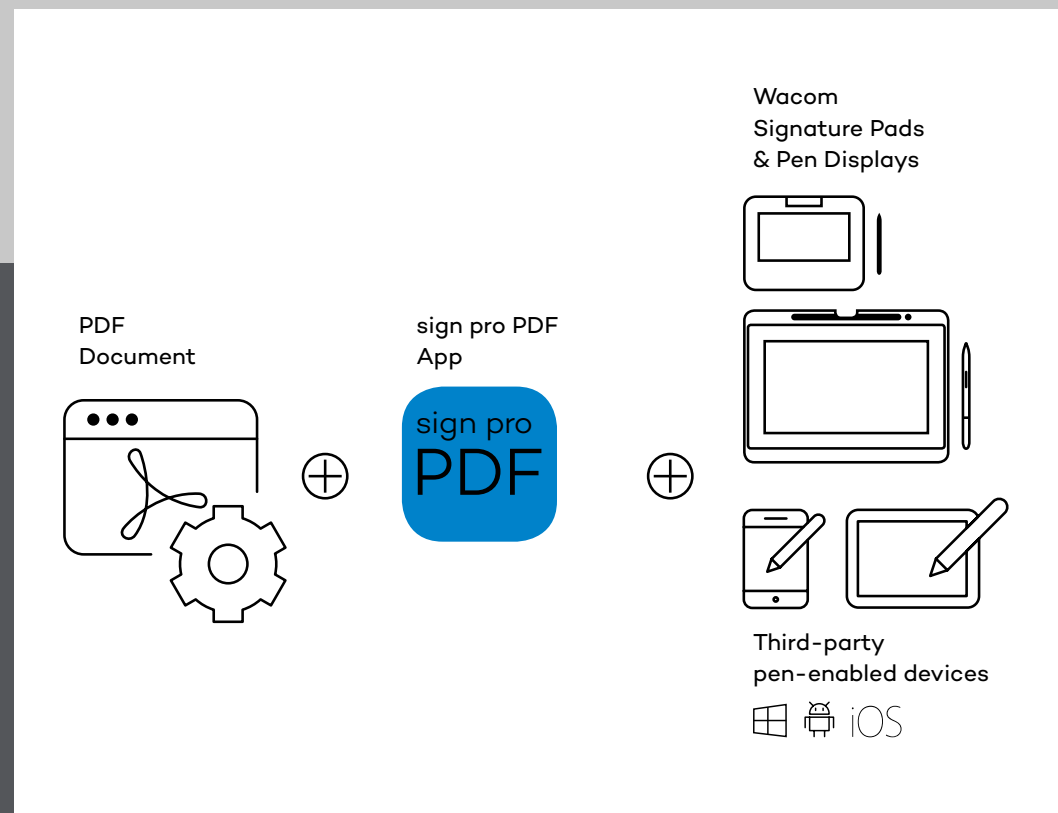

# sign pro PDF

*Electronic  
signatures  
made easy*

## *Flexible capture software*

The sign pro PDF app makes it easy to add handwritten electronic signatures to PDF documents on a wide range of pen-enabled devices