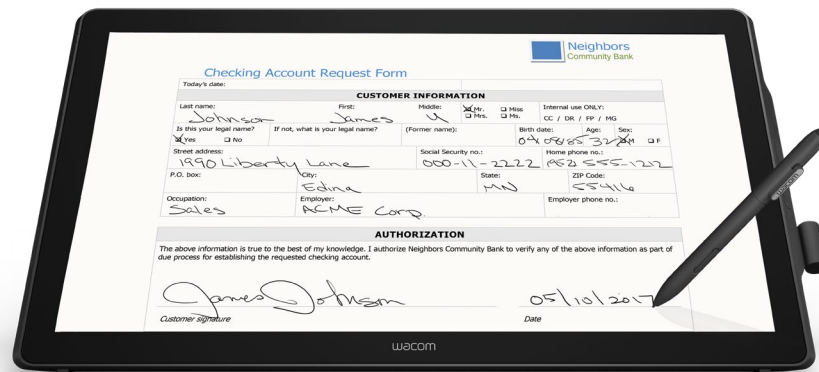

DTK-2451 & DTH-2452

BUSINESS
SOLUTIONS

eDocuments

The DTK-2451 and DTH-2452 Pen Displays for eDocuments

The DTK-2451 and DTH-2452 are Wacom's large format business pen displays – excellent choices for completing electronic forms and capturing handwritten electronic signatures by allowing users to write with a pen directly on screen. The generous active area provides a comfortable work surface for viewing, annotating and signing eDocuments. The DTK-2451 features Wacom's industry-leading pen technology for writing and signing. The DTH-2452 builds on that by adding a responsive multi-touch screen to support touch navigation and gestures.

Key Features:

- 24-inch LCD panel offers a large, comfortable surface and a wide viewing angle for excellent performance
- Multi-touch functionality for intuitive navigation and support for common gestures (**DTH-2452 only**)
- Patented cordless, battery-free pen with 2048 levels of pressure sensitivity for a premium signing and writing experience
- DVI-I video input supports both analog and digital connections
- Adjustable stand supports multiple angles for greater comfort
- Standard VESA mounting for use with 3rd-party stands and arms